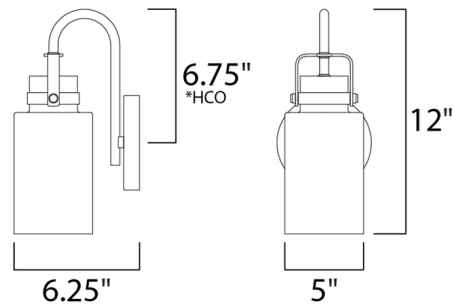

By Maxim Lighting

Description

Magnolia Wall Light is a modern farmhouse design with a vintage look that is perfect in any room of your home. A minimalistic frame in Bronze is highlighted with Gold and cradles Clear mason jar shaped glass. May us 60 watt max medium base bulbs to create your own unique look. Damp location rated. UL listed.

Shown in bronze / clear

Specifications

COLOR	Clear
BODY FINISH	Bronze
WATTAGE	60W
DIMMER	Standard 120V
DIMENSIONS	5"W x 12"H x 6.25"D
BULB NOT INCLUDED	1 x Edison/Medium (E26)/60W/120V Incandescent

CLICK TO VIEW PRODUCT