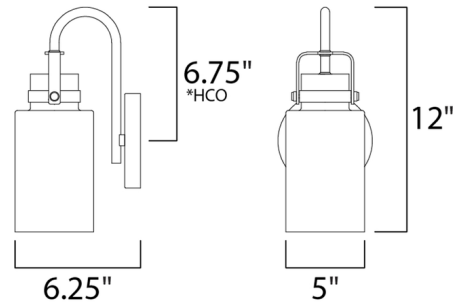

### Specifications

COLOR	Clear
BODY FINISH	Bronze
WATTAGE	60W
DIMMER	Standard 120V
DIMENSIONS	5"W x 12"H x 6.25"D
BULB NOT INCLUDED	1 x Edison/Medium (E26)/60W/120V Incandescent

CLICK TO VIEW PRODUCT

Notes: