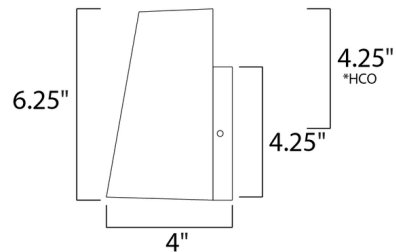

CLICK TO VIEW PRODUCT

Notes: