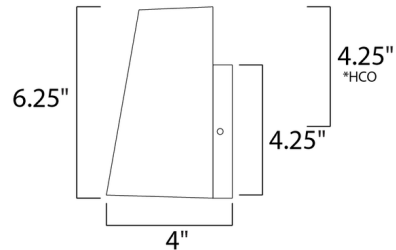

CLICK TO VIEW PRODUCT

Notes: