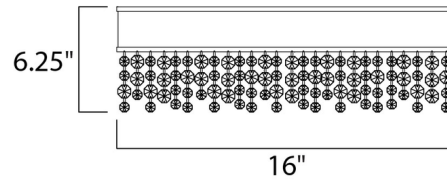

Shown in polished chrome

Specifications

COLOR	N/A
BODY FINISH	Polished Chrome
WATTAGE	30.8W
DIMMER	Standard 120V
DIMENSIONS	16"W x 6.25"H
INTEGRATED LED MODULE	11 x LED/2.8W/120V LED

Technical Information