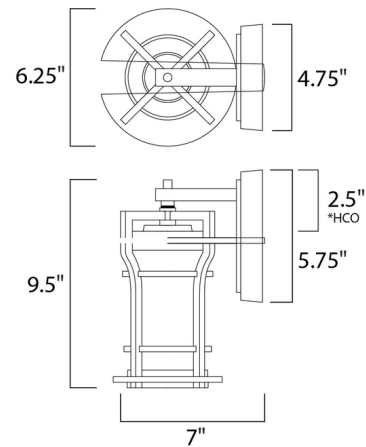

CLICK TO VIEW PRODUCT

Notes: