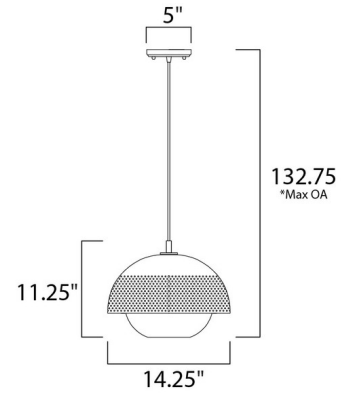

Description

Perf Pendant has a unique design, perfect for any room in your home. The White glass diffuser is surrounded by a perforated Satin Brass. Includes 120 inch adjustable cord.

Shown in satin brass / black

*max overall height

Specifications

COLOR	Black
BODY FINISH	Satin Brass
WATTAGE	9W
DIMMER	Standard 120V
DIMENSIONS	14.25"W x 11.25"H
BULB NOT INCLUDED	1 x A19/Medium (E26)/9W/120V Incandescent
OTHER BULB OPTIONS	A19/Medium (E26)/120V LED