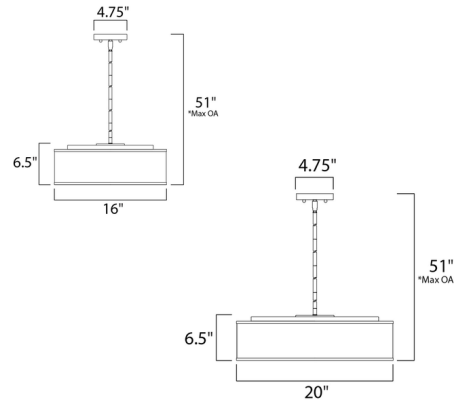

Shown in oatmeal