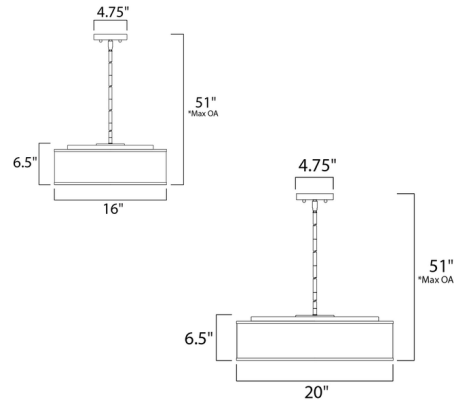

Shown in oatmeal