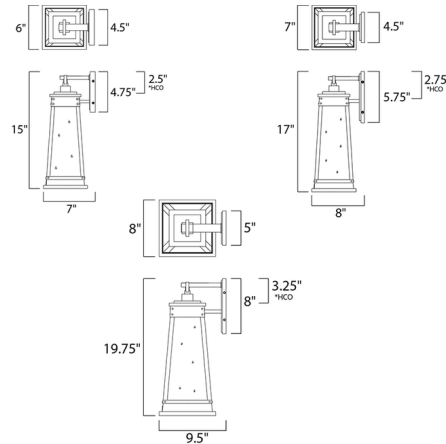

Description

Schooner Outdoor Wall Light is a nautical inspired piece. The square tapered Clear ripple glass panels are held by a stainless steel frame finished in Olde Brass, making this perfect in any exterior. The medallion at the base of the shade and rivets along the frame are finished in an antique brass to add authenticity to the design. Available in small, medium, and large sizes. Wet location rated. UL listed.

Shown in olde brass / clear

Specifications

COLOR	Clear
BODY FINISH	Olde Brass
WATTAGE	100W
DIMMER	Standard 120V
DIMENSIONS	6"W x 15"H x 7"D
BULB NOT INCLUDED	1 x T9/Medium (E26)/100W/120V Incandescent

CLICK TO VIEW PRODUCT