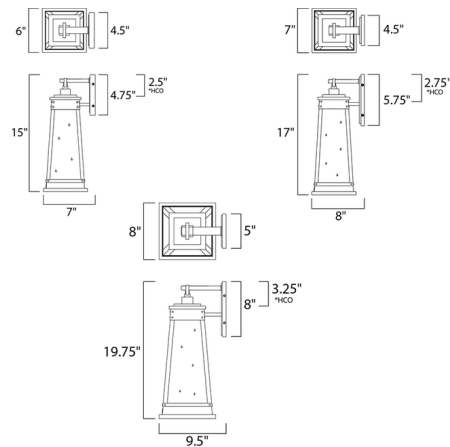

### Specifications

COLOR	Clear
BODY FINISH	Olde Brass
WATTAGE	100W
DIMMER	Standard 120V
DIMENSIONS	8\"W x 19.75\"H x 9.5\"D
BULB NOT INCLUDED	1 x T9/Medium (E26)/100W/120V Incandescent

CLICK TO VIEW PRODUCT