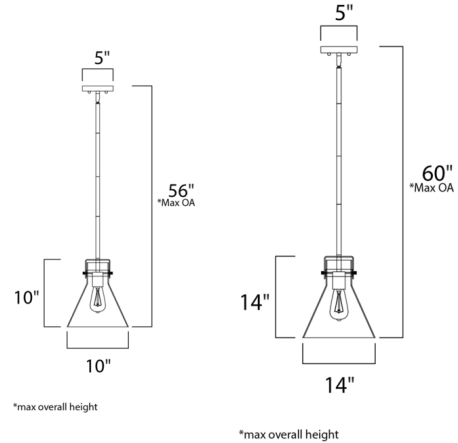

### Specifications

COLOR . . . . . Clear Seedy  
BODY FINISH . . . . . Oil Rubbed Bronze  
WATTAGE . . . . . 60W  
DIMMER . . . . . Standard 120V  
DIMENSIONS . . . . . 10"W x 56"H  
BULB NOT INCLUDED 1 x Edison ST-Shape/Medium (E26)/60W/120V Incandescent  
OTHER BULB OPTIONS . . . . . 1 x Edison ST-Shape/Medium (E26)/120V LED

### Technical Information

PRODUCT DIMENSIONS . . . . . Downrod Lengths: (1) 3", (3) 12" included.

Shown in oil rubbed bronze / clear seedy

CLICK TO VIEW PRODUCT

Notes: