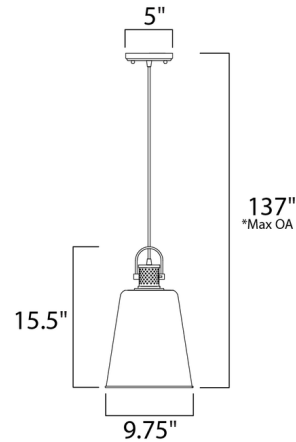

Description

Sedona Pendant has an industrial feel that will fit in virtually any interior. Available with an Oil Rubbed Bronze finish with Antique Brass accents. Comes with 10 feet of cable to customize length. UL listed.

Specifications

COLOR	N/A
BODY FINISH	Oil Rubbed Bronze
WATTAGE	43W
DIMMER	Standard 120V
DIMENSIONS	9.75"W x 15.5"H
BULB NOT INCLUDED	1 x A19/Medium (E26)/43W/120V Incandescent

Shown in oil rubbed bronze