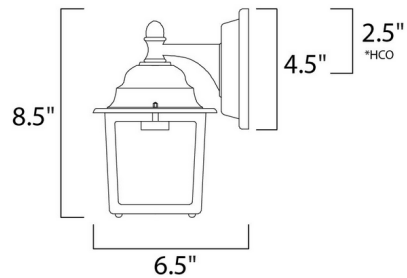

CLICK TO VIEW PRODUCT

Notes: