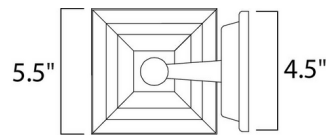

CLICK TO VIEW PRODUCT

Notes: