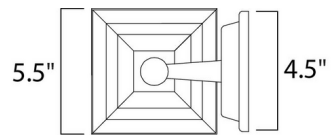

CLICK TO VIEW PRODUCT

Notes: