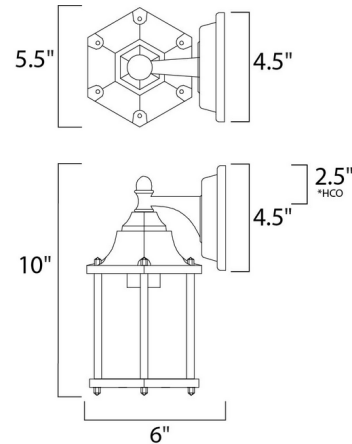

CLICK TO VIEW PRODUCT

Notes: