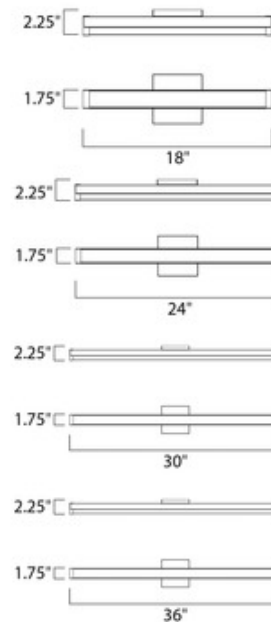

BRAND

Maxim Lighting

DESCRIPTION

Spec Bathroom Vanity Light is a minimalist contemporary piece that blends perfectly in any decor. The sleek White acrylic diffuser is paired with capped ends, casting warm shadows across your room. May be mounted horizontally or vertically. Note: No Bronze finish in smallest size.

Shown in: Polished Chrome / White

SHADE COLOR	White
BODY FINISH	Polished Chrome
WATTAGE	16W
DIMMER	Low Voltage Electronic
DIMENSIONS	18"W x 1.75"H x 2.25"D
INTEGRATED LED MODULE	
LAMP	1 x LED/16W/120-277V LED

Technical Information

LUMINOUS FLUX	1120 lumens
LUMENS/WATT	70.00
LAMP COLOR	3000K
COLOR RENDERING	90 CRI

SPEC # MAX670128

COMPANY	PROJECT	FIXTURE TYPE	APPROVED BY	DATE