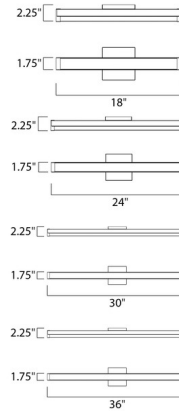

Description

Spec Bathroom Vanity Light is a minimalist contemporary piece that blends perfectly in any decor. The sleek White acrylic diffuser is paired with capped ends, casting warm shadows across your room. May be mounted horizontally or vertically. Note: No Bronze finish in smallest size.

Shown in satin nickel / white

Specifications

COLOR White
BODY FINISH Satin Nickel
WATTAGE 24W
DIMMER Low Voltage Electronic
DIMENSIONS 36"W x 1.75"H x 2.25"D
INTEGRATED LED MODULE 1 x LED/24W/120-277V LED

Technical Information

COLOR RENDERING 90 CRI
LAMP COLOR 3000K
LUMENS/WATT 77.08
LUMINOUS FLUX 1850 lumens

CLICK TO VIEW PRODUCT

Notes: