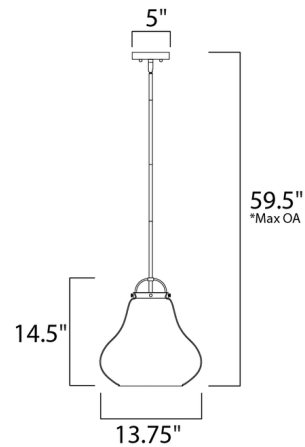

Lightology

lightology.com
866-954-4489
06-02-26

Project: _____

Company: _____

Location: _____ Fixture Type: _____

SPEC #: **MAX670139**

Approved On: _____ Approved By: _____

Stella Pendant By Maxim Lighting

Description

Stella Pendant is a unique piece, perfect in any room of your home. Features a large glass shade in Clear with a Satin Nickel finish or Clear Bubbled with an Oil Rubbed Bronze finish. Comes with one 3 inch, one 9 inch, and three 12 inch rods to customize length. UL listed.

Shown in satin nickel

Specifications

COLOR	N/A
BODY FINISH	Satin Nickel
WATTAGE	60W
DIMMER	Standard 120V
DIMENSIONS	13.75"W x 14.5"H
BULB NOT INCLUDED	1 x Edison/Medium (E26)/60W/120V Incandescent

CLICK TO VIEW PRODUCT