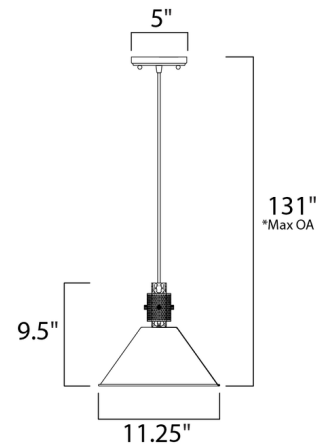

Shown in oil rubbed bronze