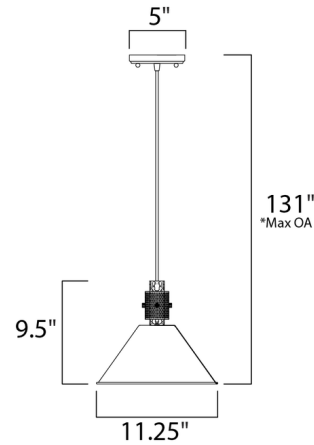

Shown in oil rubbed bronze