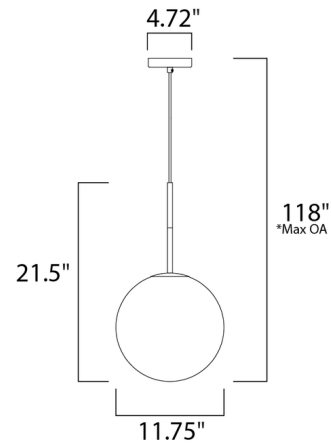

CLICK TO VIEW PRODUCT

Notes: