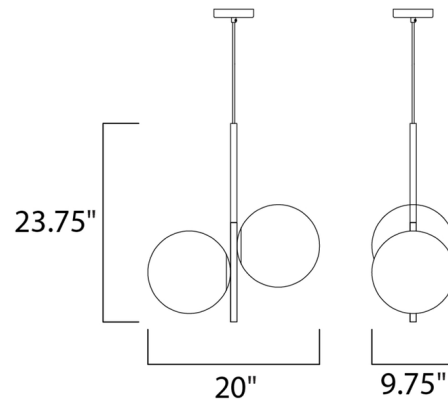

### Description

Vesper Double Pendant is a dual inspired masterpiece, bringing mid-century modern and Scandinavian contemporary to any room of your home. Tubing in Satin Brass supports hand blown Satin White cased glass globes. Black marble adds dramatic detail and upscale appeal. Comes with one 3 inch and three 12 inch downrods to customize length. UL listed.

### Specifications

COLOR . . . . . Satin White  
BODY FINISH . . . . . Satin Brass  
WATTAGE . . . . . 86W  
DIMMER . . . . . Standard 120V  
DIMENSIONS . . . . . 20"W x 23.75"H x 9.75"D  
BULB NOT INCLUDED . . . . . 2 x A19/Medium (E26)/43W/120V Incandescent

### Technical Information

PRODUCT DIMENSIONS . . . . . Adjustable Min/Max Overall Height: 24.6" - 142"

Shown in satin brass / satin white

CLICK TO VIEW PRODUCT

Notes: