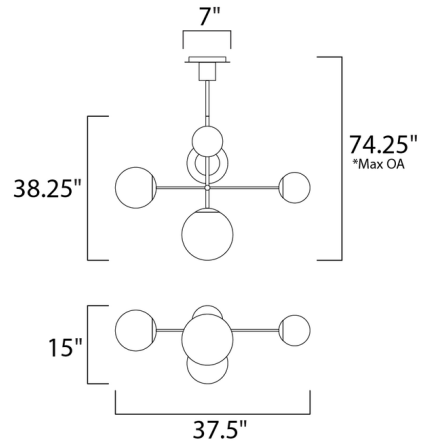

Lightology

lightology.com
866-954-4489
05-30-26

Project: _____
 Company: _____
 Location: _____ Fixture Type: _____
 SPEC #: **MAX670152**
 Approved On: _____ Approved By: _____

Vesper Chandelier By Maxim Lighting

Description

Vesper Multi Light Pendant is a dual inspired masterpiece, bringing mid-century modern and Scandinavian contemporary to any room of your home. Tubing in Satin Brass supports hand blown Satin White cased glass globes. Black marble adds dramatic detail and upscale appeal. Comes with one 3 inch and three 12 inch downrods to customize length. UL listed.

Shown in satin brass / satin white

Specifications

COLOR	Satin White
BODY FINISH	Satin Brass
WATTAGE	25W
DIMMER	Standard 120V
DIMENSIONS	37.5"W x 38.25"H x 15"D
BULB NOT INCLUDED	5 x B11/Candelabra (E12)/5W/120V LED
OTHER BULB OPTIONS	4 x B10/Candelabra (E12)/60W/120V Incandescent