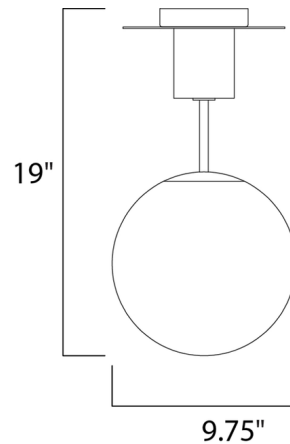

### Specifications

COLOR	Satin White
BODY FINISH	Satin Brass
WATTAGE	43W
DIMMER	Standard 120V
DIMENSIONS	9.75"W x 19"H
BULB NOT INCLUDED	1 x A19/Medium (E26)/43W/120V Incandescent

CLICK TO VIEW PRODUCT

Notes: