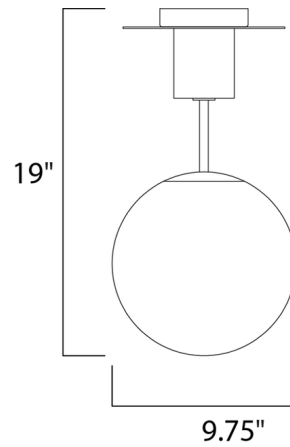

Lightology

lightology.com
866-954-4489
04-25-26

Project: _____

Company: _____

Location: _____ Fixture Type: _____

SPEC #: **MAX670153**

Approved On: _____ Approved By: _____

Vesper Semi Flush Ceiling Light By Maxim Lighting

Shown in satin brass / satin white

Specifications

COLOR	Satin White
BODY FINISH	Satin Brass
WATTAGE	43W
DIMMER	Standard 120V
DIMENSIONS	9.75"W x 19"H
BULB NOT INCLUDED	1 x A19/Medium (E26)/43W/120V Incandescent