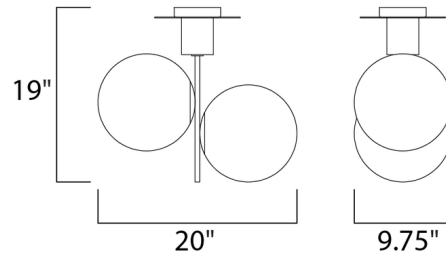

Description

Vesper Double Semi Flush Ceiling Light is a dual inspired masterpiece, bringing mid-century modern and Scandinavian contemporary to any room of your home. Tubing in Satin Brass supports hand blown Satin White cased glass globes. Black marble adds dramatic detail and upscale appeal. UL listed.

Shown in satin brass / satin white

Specifications

COLOR Satin White
BODY FINISH Satin Brass
WATTAGE 86W
DIMMER Standard 120V
DIMENSIONS 20"W x 19"H x 9.75"D
BULB NOT INCLUDED 2 x A19/Medium (E26)/43W/120V Incandescent