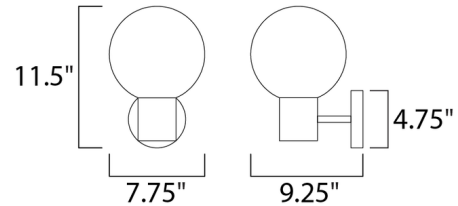

Shown in satin brass / satin white

Specifications

COLOR	Satin White
BODY FINISH	Satin Brass
WATTAGE	5W
DIMMER	Standard 120V
DIMENSIONS	7.75"W x 11.5"H x 9.25"D
BULB NOT INCLUDED	1 x B11/Candelabra (E12)/5W/120V LED
OTHER BULB OPTIONS	1 x B10/Candelabra (E12)/60W/120V Incandescent