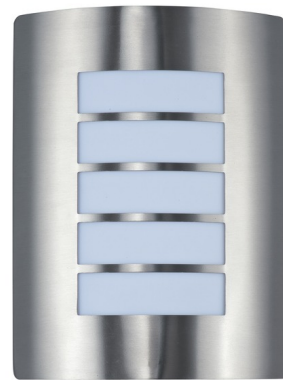

Lightology

lightology.com
866-954-4489
07-09-26

Project: _____

Company: _____

Location: _____ Fixture Type: _____

SPEC #: **MAX670158**

Approved On: _____ Approved By: _____

View Grate Outdoor Wall Sconce By Maxim Lighting

Description

View Grate Outdoor Wall Sconce is a sleek contemporary design, perfect for any exterior area. A White polycarbonate diffuser is complimented by a Stainless Steel or Bronze frame. Up and down light distribution. ADA compliant. Title 24 compliant. Wet location rated. UL listed. Dimmable with a TRIAC or C-L dimmer, sold separately.

Shown in stainless steel / white

Specifications

COLOR	White
BODY FINISH	Stainless Steel
WATTAGE	9W
DIMMER	Standard 120V
DIMENSIONS	.9"W x 10.75"H x 3.5"D
BULB INCLUDED	1 x A19/Medium (E26)/9W/120V LED

Technical Information

LAMP LIFE	25000 hours
COLOR RENDERING	90 CRI
LAMP COLOR	3000K
LUMENS/WATT	100.00
LUMINOUS FLUX	900 lumens

CLICK TO VIEW PRODUCT

Notes: