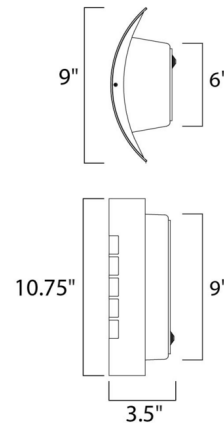

CLICK TO VIEW PRODUCT

Notes: