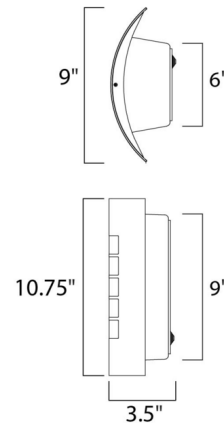

Lightology

lightology.com
866-954-4489
07-09-26

Project: _____

Company: _____

Location: _____ Fixture Type: _____

SPEC #: **MAX670158**

Approved On: _____ Approved By: _____

View Grate Outdoor Wall Sconce By Maxim Lighting

Description

View Grate Outdoor Wall Sconce is a sleek contemporary design, perfect for any exterior area. A White polycarbonate diffuser is complimented by a Stainless Steel or Bronze frame. Up and down light distribution. ADA compliant. Title 24 compliant. Wet location rated. UL listed. Dimmable with a TRIAC or C-L dimmer, sold separately.

Shown in stainless steel / white

Specifications

COLOR	White
BODY FINISH	Stainless Steel
WATTAGE	9W
DIMMER	Standard 120V
DIMENSIONS	.9"W x 10.75"H x 3.5"D
BULB INCLUDED	1 x A19/Medium (E26)/9W/120V LED

Technical Information