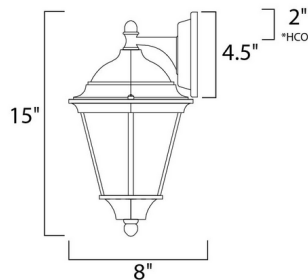

CLICK TO VIEW PRODUCT

Notes: