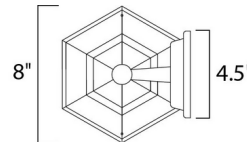

Shown in black / frosted

CLICK TO VIEW PRODUCT

Notes: