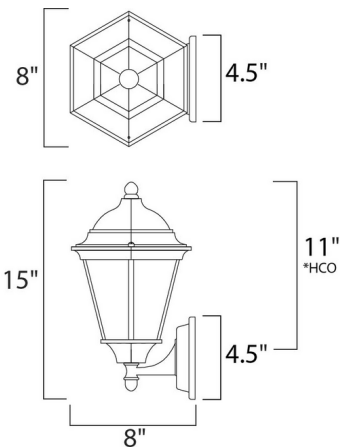

CLICK TO VIEW PRODUCT

Notes: