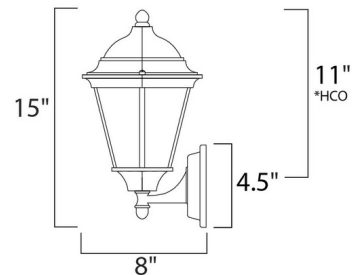

CLICK TO VIEW PRODUCT

Notes: