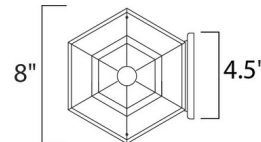

CLICK TO VIEW PRODUCT

Notes: