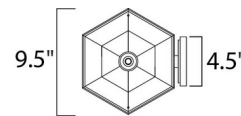

CLICK TO VIEW PRODUCT

Notes: