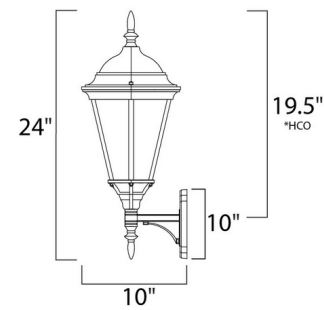

CLICK TO VIEW PRODUCT

Notes: