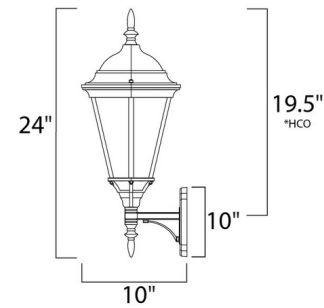

CLICK TO VIEW PRODUCT

Notes: