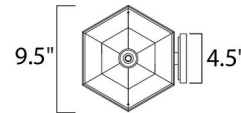

CLICK TO VIEW PRODUCT

Notes: