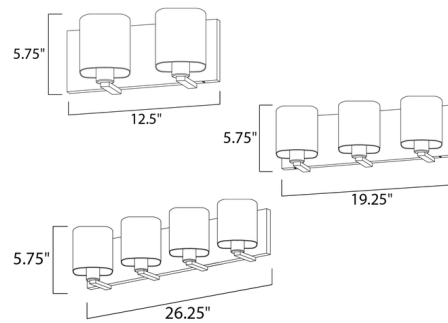

Description

Wrap Bathroom Vanity Light compliments a variety of styles. Satin White bands wrap around each lamp creating a soft ribbon of light. Satin Nickel or Polished Chrome finishes complete the look. Available in 2, 3, and 4 light options. Damp location rated. UL listed.

Shown in satin nickel / satin white

Specifications

COLOR	Satin White
BODY FINISH	Satin Nickel
WATTAGE	86W
DIMMER	Standard 120V
DIMENSIONS	12.5"W x 5.75"H x 5.5"D
BULB NOT INCLUDED	2 x A19/Medium (E26)/43W/120V Incandescent