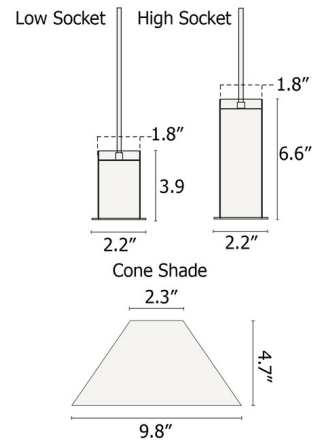

Description

Part of Ferm Living's Collect Series, the Cone Pendant features a petite cone shade paired with a high or low barrel socket that offers a versatile look. Make a contemporary statement and place over the kitchen island or in multiples over the dining table. Mix or match socket finish and shade color for a custom look.

Shown in light grey socket / light grey shade

Specifications

COLOR	Light Grey Shade
BODY FINISH	Light Grey Socket
WATTAGE	8W
DIMMER	Standard 120V
DIMENSIONS	9.84"W x 11.4"H
BULB NOT INCLUDED	1 x A19/Medium (E26)/8W/120V LED
OTHER BULB OPTIONS	1 x G40/Medium (E26)/120V LED 1 x G40/Medium (E26)/60W/120V Incandescent
COUNTRY OF ORIGIN	China