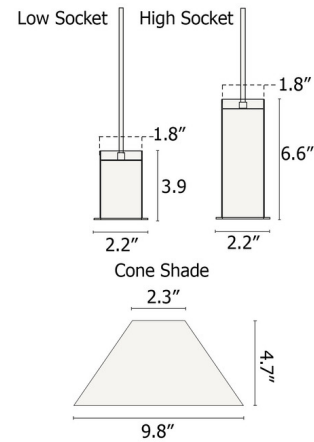

Part of Ferm Living's Collect Series, the Cone Pendant features a petite cone shade paired with a high or low barrel socket that offers a versatile look. Make a contemporary statement and place over the kitchen island or in multiples over the dining table. Mix or match socket finish and shade color for a custom look.

Shown in brass socket / black shade

Specifications

COLOR	Black Shade
BODY FINISH	Brass Socket
WATTAGE	8W
DIMMER	Standard 120V
DIMENSIONS	9.84"W x 8.7"H
BULB NOT INCLUDED	1 x A19/Medium (E26)/8W/120V LED
OTHER BULB OPTIONS	1 x G40/Medium (E26)/120V LED 1 x G40/Medium (E26)/60W/120V Incandescent
COUNTRY OF ORIGIN	China

Technical Information

PRODUCT DIMENSIONS	Cord Length: 118"
--------------------	-------------------

CLICK TO VIEW PRODUCT

Notes: