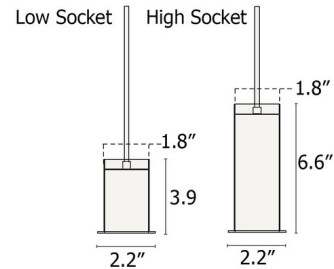

Description

Part of Ferm Living's Collect Series, the Disc Pendant features a petite disc shade paired with a High or Low barrel socket. Mix and match socket finish and shade color for a truly custom look. Note: Depending on your selection, certain bulb types may be visible from the bottom of the pendant.

Shown in light grey socket / brass shade

Disc Shade

Specifications

COLOR	Brass Shade
BODY FINISH	Light Grey Socket
WATTAGE	60W
DIMMER	Standard 120V
DIMENSIONS	4.7"W x 9.5"H
BULB NOT INCLUDED	1 x S11/Medium (E26)/60W/120V Incandescent
COUNTRY OF ORIGIN	China