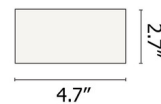

Shown in light grey socket / brass shade

Disc Shade

Specifications

COLOR	Brass Shade
BODY FINISH	Light Grey Socket
WATTAGE	60W
DIMMER	Standard 120V
DIMENSIONS	4.7"W x 9.5"H
BULB NOT INCLUDED	1 x S11/Medium (E26)/60W/120V Incandescent
COUNTRY OF ORIGIN	China