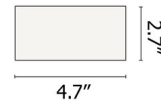

Specifications

COLOR	Black Shade
BODY FINISH	Brass Socket
WATTAGE	60W
DIMMER	Standard 120V
DIMENSIONS	4.7"W x 6.8"H
BULB NOT INCLUDED	1 x S11/Medium (E26)/60W/120V Incandescent
COUNTRY OF ORIGIN	China

Technical Information

PRODUCT DIMENSIONS	Cord: 118"L
--------------------	-------------

Shown in brass socket / black shade

Disc Shade

CLICK TO VIEW PRODUCT

Notes: