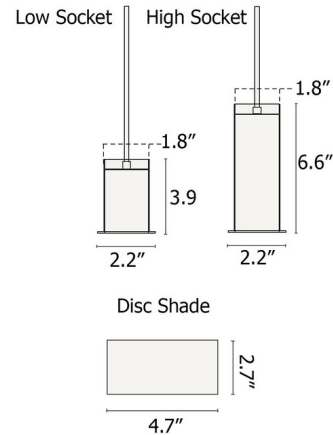

### Description

Part of Ferm Living's Collect Series, the Disc Pendant features a petite disc shade paired with a High or Low barrel socket. Mix and match socket finish and shade color for a truly custom look. Note: Depending on your selection, certain bulb types may be visible from the bottom of the pendant.

### Specifications

COLOR	Black Shade
BODY FINISH	Brass Socket
WATTAGE	60W
DIMMER	Standard 120V
DIMENSIONS	4.7"W x 6.8"H
BULB NOT INCLUDED	1 x S11/Medium (E26)/60W/120V Incandescent
COUNTRY OF ORIGIN	China

### Technical Information

PRODUCT DIMENSIONS	Cord: 118"L
--------------------	-------------

CLICK TO VIEW PRODUCT

Notes: