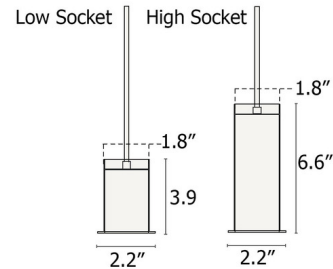

Description

Part of Ferm Living's Collect Series, the Disc Pendant features a petite disc shade paired with a High or Low barrel socket. Mix and match socket finish and shade color for a truly custom look. Note: Depending on your selection, certain bulb types may be visible from the bottom of the pendant.

Specifications

COLOR	Black Shade
BODY FINISH	Brass Socket
WATTAGE	60W
DIMMER	Standard 120V
DIMENSIONS	4.7"W x 6.8"H
BULB NOT INCLUDED	1 x S11/Medium (E26)/60W/120V Incandescent
COUNTRY OF ORIGIN	China

Technical Information

PRODUCT DIMENSIONS	Cord: 118"L
--------------------	-------------

Shown in brass socket / black shade

Disc Shade

CLICK TO VIEW PRODUCT

Notes: