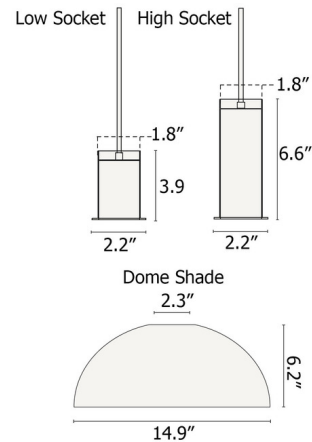

Description

Part of Ferm Living's Collect Series, the Dome Pendant features a half sphere shade set into a barrel socket that offers a versatile look. Make a contemporary statement placing over the kitchen island or in multiples over the dining table. Available with a high or low barrel socket in a variety of finishes.

Shown in light grey socket / light grey shade

Specifications

COLOR	Light Grey Shade
BODY FINISH	Light Grey Socket
WATTAGE	8W
DIMMER	Standard 120V
DIMENSIONS	15"W x 13"H
BULB NOT INCLUDED	1 x A19/Medium (E26)/8W/120V LED
OTHER BULB OPTIONS	1 x G40/Medium (E26)/120V LED 1 x G40/Medium (E26)/60W/120V Incandescent
COUNTRY OF ORIGIN	China