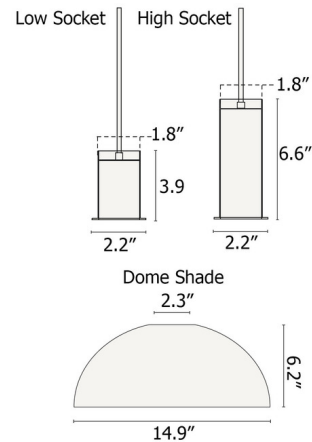

Description

Part of Ferm Living's Collect Series, the Dome Pendant features a half sphere shade set into a barrel socket that offers a versatile look. Make a contemporary statement placing over the kitchen island or in multiples over the dining table. Available with a high or low barrel socket in a variety of finishes.

Shown in brass socket / brass shade

Specifications

COLOR	Brass Shade
BODY FINISH	Brass Socket
WATTAGE	8W
DIMMER	Standard 120V
DIMENSIONS	15"W x 13"H
BULB NOT INCLUDED	1 x A19/Medium (E26)/8W/120V LED
OTHER BULB OPTIONS	1 x G40/Medium (E26)/120V LED 1 x G40/Medium (E26)/60W/120V Incandescent
COUNTRY OF ORIGIN	China