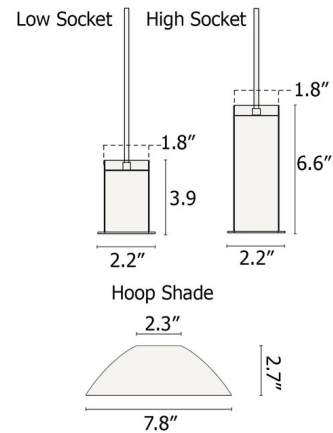

Shown in light grey socket / black shade

Specifications

COLOR	Black Shade
BODY FINISH	Light Grey Socket
WATTAGE	8W
DIMMER	Standard 120V
DIMENSIONS	7.87"W x 8.53"H
BULB NOT INCLUDED	1 x A19/Medium (E26)/8W/120V LED
OTHER BULB OPTIONS	1 x G40/Medium (E26)/120V LED
COUNTRY OF ORIGIN	China