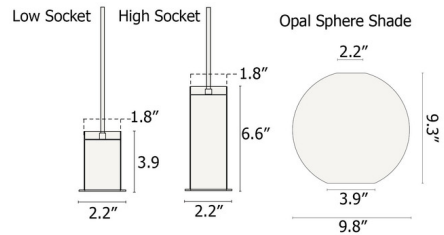

Shown in light grey socket / opal

Specifications

COLOR	Opal
BODY FINISH	Light Grey Socket
WATTAGE	13W
DIMMER	Standard 120V
DIMENSIONS	9.8"W x 16.5"H
BULB NOT INCLUDED	1 x A19/Medium (E26)/13W/120V LED
COUNTRY OF ORIGIN	China