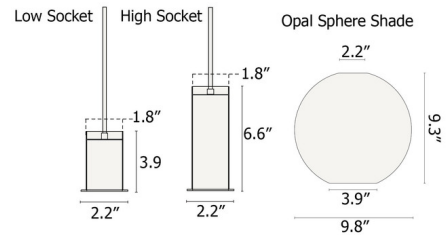

Specifications

COLOR . . . . . Opal
BODY FINISH . . . . . Black Socket
WATTAGE 13W
DIMMER . . . . . Standard 120V
DIMENSIONS . . . . . 9.8"W x 13.8"H
BULB NOT INCLUDED . . . . . 1 x A19/Medium (E26)/13W/120V LED
COUNTRY OF ORIGIN . . . . . China

Technical Information

PRODUCT DIMENSIONS . . . . . Cord Length: 118.11"

CLICK TO VIEW PRODUCT

Notes: