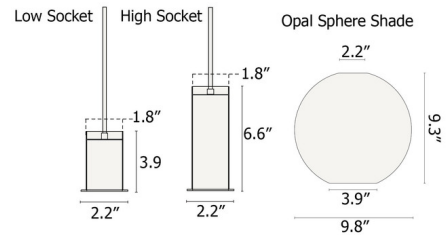

Shown in black socket / opal

Specifications

COLOR Opal
BODY FINISH Black Socket
WATTAGE 13W
DIMMER Standard 120V
DIMENSIONS 9.8"W x 13.8"H
BULB NOT INCLUDED 1 x A19/Medium (E26)/13W/120V LED
COUNTRY OF ORIGIN China

Technical Information

PRODUCT DIMENSIONS Cord Length: 118.11"

CLICK TO VIEW PRODUCT

Notes: