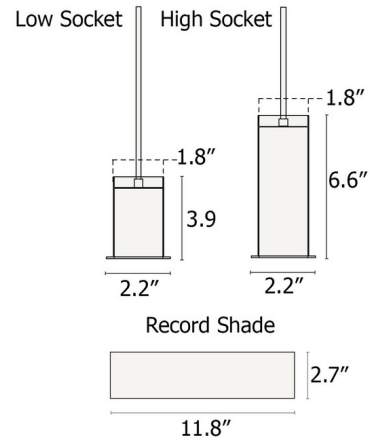

Description

Part of Ferm Living's Collect Series, the Record Pendant features a sleek wide shade set into a barrel socket that offers a versatile look. Make a contemporary statement placing over the kitchen island or in multiples over the dining table. Available with a high or low barrel socket in a variety of finishes to be paired with a low Record shade. Depending on your selection, certain bulb types may be visible from the bottom of the pendant. Black shade/Brass low socket option shown with G40 bulb.

Shown in light grey socket / black shade

Specifications

COLOR	Black Shade
BODY FINISH	Light Grey Socket
WATTAGE	8W
DIMMER	Standard 120V
DIMENSIONS	11.8"W x 9.5"H
BULB NOT INCLUDED	1 x A19/Medium (E26)/8W/120V LED
COUNTRY OF ORIGIN	China