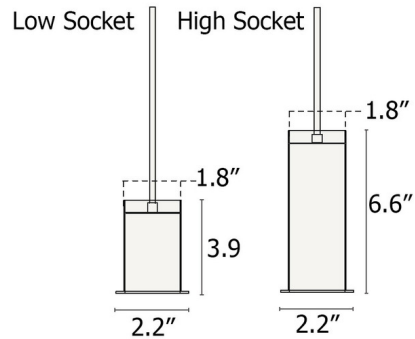

## Collect Socket Pendant

By Ferm Living

### Description

Part of Ferm Living's Collect Series, the Socket Pendant features a sleek barrel that offers a versatile piece to be paired with a number of shades or hung solo for a chic, minimalist look. Available with a high or low barrel finished in a variety of finishes with matching cord and canopy.

### Specifications

COLOR	N/A
BODY FINISH	Brass Socket
WATTAGE	8W
DIMMER	Standard 120V
DIMENSIONS	2.4"W x 4"H
BULB NOT INCLUDED	1 x G40/Medium (E26)/8W/120V LED
COUNTRY OF ORIGIN	China

CLICK TO VIEW PRODUCT