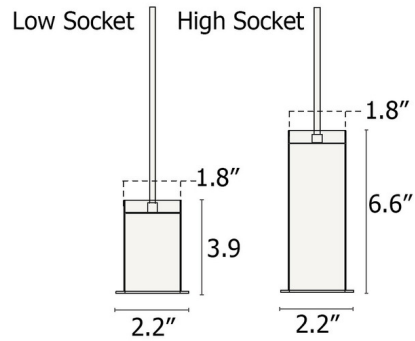

## Collect Socket Pendant By Ferm Living

### Description

Part of Ferm Living's Collect Series, the Socket Pendant features a sleek barrel that offers a versatile piece to be paired with a number of shades or hung solo for a chic, minimalist look. Available with a high or low barrel finished in a variety of finishes with matching cord and canopy.

### Specifications

COLOR	N/A
BODY FINISH	Brass Socket
WATTAGE	8W
DIMMER	Standard 120V
DIMENSIONS	2.4"W x 4"H
BULB NOT INCLUDED	1 x G40/Medium (E26)/8W/120V LED
COUNTRY OF ORIGIN	China

CLICK TO VIEW PRODUCT