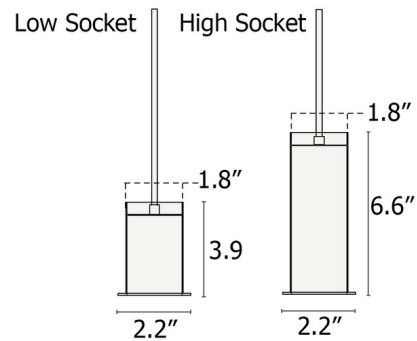

By Ferm Living

Description

Part of Ferm Living's Collect Series, the Socket Pendant features a sleek barrel that offers a versatile piece to be paired with a number of shades or hung solo for a chic, minimalist look. Available with a high or low barrel finished in a variety of finishes with matching cord and canopy.

Shown in brass socket

Specifications

COLOR	N/A
BODY FINISH	Brass Socket
WATTAGE	8W
DIMMER	Standard 120V
DIMENSIONS	2.4"W x 4"H
BULB NOT INCLUDED	1 x G40/Medium (E26)/8W/120V LED
COUNTRY OF ORIGIN	China

CLICK TO VIEW PRODUCT