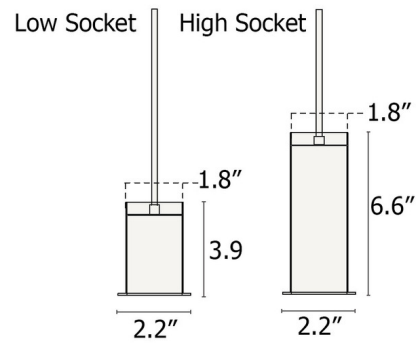

Description

Part of Ferm Living's Collect Series, the Socket Pendant features a sleek barrel that offers a versatile piece to be paired with a number of shades or hung solo for a chic, minimalist look. Available with a high or low barrel finished in a variety of finishes with matching cord and canopy.

Shown in brass socket

Specifications

COLOR	N/A
BODY FINISH	Brass Socket
WATTAGE	8W
DIMMER	Standard 120V
DIMENSIONS	2.4"W x 4"H
BULB NOT INCLUDED	1 x G40/Medium (E26)/8W/120V LED
COUNTRY OF ORIGIN	China

CLICK TO VIEW PRODUCT