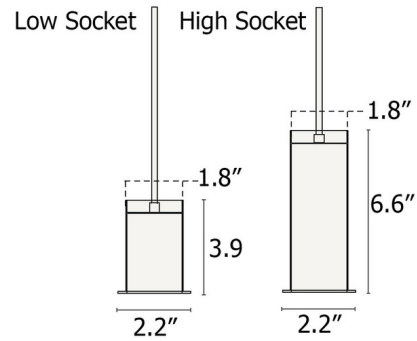

Description

Part of Ferm Living's Collect Series, the Socket Pendant features a sleek barrel that offers a versatile piece to be paired with a number of shades or hung solo for a chic, minimalist look. Available with a high or low barrel finished in a variety of finishes with matching cord and canopy.

Shown in brass socket

Specifications

COLOR	N/A
BODY FINISH	Brass Socket
WATTAGE	8W
DIMMER	Standard 120V
DIMENSIONS	2.4"W x 6.7"H
BULB NOT INCLUDED	1 x G40/Medium (E26)/8W/120V LED
COUNTRY OF ORIGIN	China