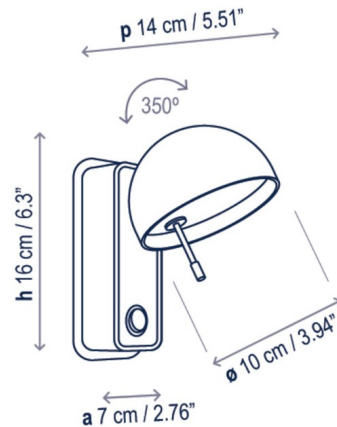

CLICK TO VIEW PRODUCT

Notes: