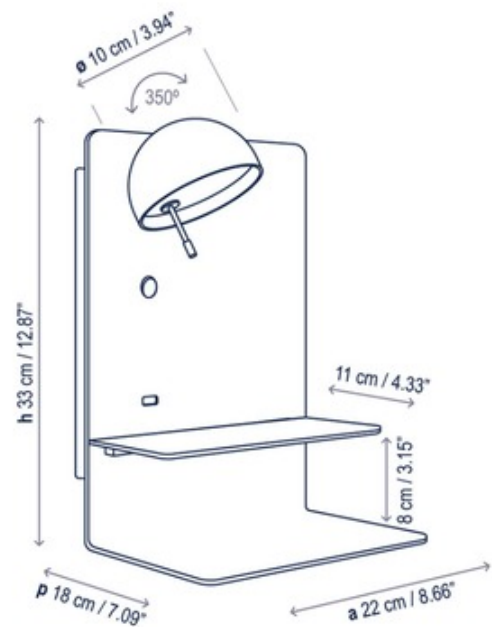

COMPANY	PROJECT	FIXTURE TYPE	APPROVED BY	DATE