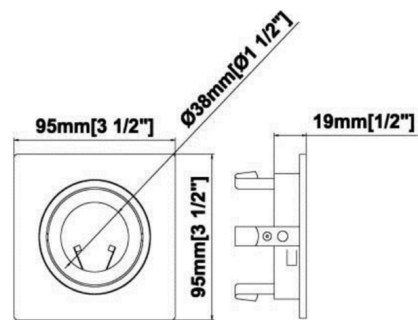

CLICK TO VIEW PRODUCT

Notes: