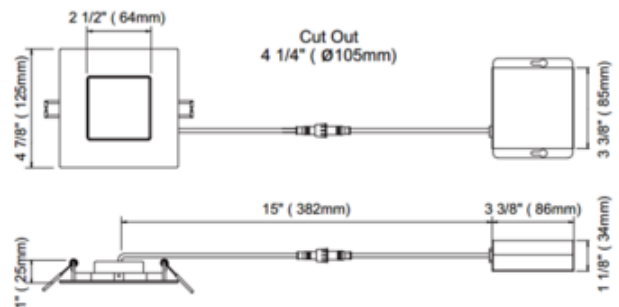

BRAND

Beach Lighting

DESCRIPTION

4 Inch Square 3000K/4000K Remodel Non-IC Housing with Gimbal Panel Trim complete with a 12 watt LED module, 120V. Features a 40 degree beam with 30 degree tilt. Internal switch allows color temperature to be changed from 3000K to 4000K. Non-IC designation requires a 3 inch minimum clearance from insulation. Features independent power supply box. Compatible with industry standard TRIAC/ELV dimmers, sold separately.

Shown in: Matte White

TRIM COLOR	N/A
BODY FINISH	Matte White
WATTAGE	12W
DIMMER	Low Voltage Electronic
DIMENSIONS	4.88"W x 1.18"H
INTEGRATED LED MODULE	
LAMP	1 x LED/12W/120V LED

Technical Information

LUMINOUS FLUX	700 lumens
LUMENS/WATT	58.33
LAMP COLOR	4000K
COLOR RENDERING	90 CRI
BEAM ANGLE	40°
FUNCTION	Downlight
CEILING TYPE	Drywall with Trim
HOUSING TYPE	Remodel NON IC
HOUSING HEIGHT	3"
SPEC #	BEA670699