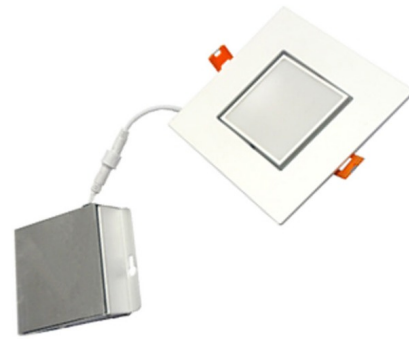

Lightology

lightology.com
866-954-4489
05-24-26

Project: _____
Company: _____
Location: _____ Fixture Type: _____
SPEC #: **BEA670699**
Approved On: _____ Approved By: _____

4IN Square Backlit Color Changing Adjustable Panel Trim By Beach Lighting

Description

4 Inch Square 3000K/4000K Remodel Non-IC Housing with Gimbal Panel Trim complete with a 12 watt LED module, 120V. Features a 40 degree beam with 30 degree tilt. Internal switch allows color temperature to be changed from 3000K to 4000K. Non-IC designation requires a 3 inch minimum clearance from insulation. Features independent power supply box. Compatible with industry standard TRIAC/ELV dimmers, sold separately.

Specifications

REFLECTOR/BAFFLE COLOR . . . . . N/A
BODY FINISH . . . . . Matte White
WATTAGE 12W
DIMMER . . . . . Low Voltage Electronic
DIMENSIONS . . . . . 4.88"W x 1.18"H
INTEGRATED LED MODULE . . . . . 1 x LED/12W/120V LED
COUNTRY OF ORIGIN . . . . . China

Technical Information

APERTURE SIZE . . . . . 4.000"
APERTURE SHAPE . . . . . Square
HOUSING HEIGHT . . . . . 3"
HOUSING TYPE . . . . . Remodel NON IC
CEILING TYPE . . . . . Drywall with Trim
FUNCTION . . . . . Downlight
BEAM ANGLE . . . . . 40°
COLOR RENDERING . . . . . 90 CRI
LAMP COLOR 4000K
LUMENS/WATT 58.33
LUMINOUS FLUX . . . . . 700 lumens

Shown in matte white