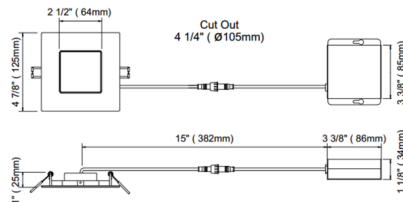

CLICK TO VIEW PRODUCT

Notes: