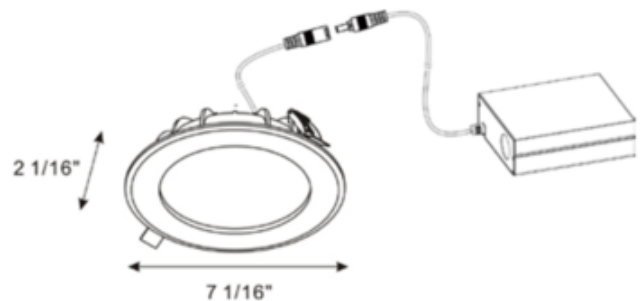

BRAND

Beach Lighting

DESCRIPTION

The 6 Inch Round 3000K/4000K Remodel IC Housing with Back Lit Panel Trim complete with a 14 watt LED module. Internal switch allows color temperature to be changed from 3000K to 4000K. IC rated for direct contact with insulation. Compatible with industry standard TRIAC/ELV dimmers, sold separately. Can be converted for new construction applications using the R2.5-4-6NC mounting plate, sold separately.

TRIM COLOR	N/A
BODY FINISH	Matte White
WATTAGE	14W
DIMMER	Low Voltage Electronic
DIMENSIONS	7.06"W x 2.06"H
INTEGRATED LED MODULE	
LAMP	1 x LED/14W/120V LED

Technical Information

LUMINOUS FLUX	1080 lumens
LUMENS/WATT	77.14
LAMP COLOR	3000K
COLOR RENDERING	90 CRI
FUNCTION	Downlight
CEILING TYPE	Drywall with Trim
HOUSING TYPE	Remodel IC
HOUSING HEIGHT	3"
APERTURE SHAPE	Round
SPEC #	BEA670702