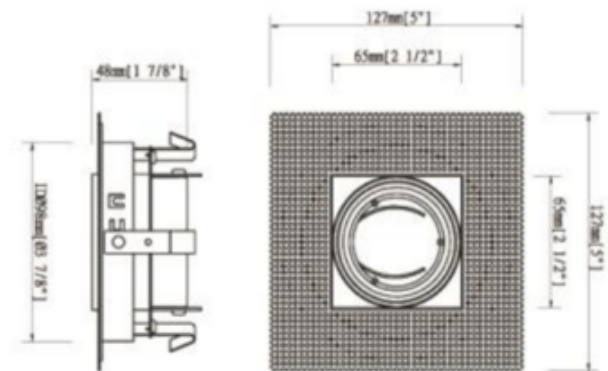

**BRAND**

Beach Lighting

**DESCRIPTION**

R4-589TL 4 Inch Square Alzak Adjustable Trimless Flange Trim is designed for use in line voltage applications. Accommodates one 120 volt, GU10 MR16 halogen bulb up to 50 watts (or LED equivalent), sold separately. For use with new construction housings only. Note: A complete fixture requires a housing and trim, sold separately.

*Shown in: Matte White*

<b>TRIM COLOR</b>	N/A
<b>BODY FINISH</b>	Matte White
<b>WATTAGE</b>	7W
<b>DIMMER</b>	Dimmable
<b>DIMENSIONS</b>	5"W x 5"D
<b>BULB NOT INCLUDED</b>	
<b>LAMP</b>	1 x MR16/GU10/7W/120V LED

*Technical Information*

<b>FUNCTION</b>	Downlight
<b>CEILING TYPE</b>	Drywall Trimless/Flush
<b>APERTURE SHAPE</b>	Square
<b>APERTURE SIZE</b>	4.000"

**SPEC #** BEA670823

COMPANY	PROJECT	FIXTURE TYPE	APPROVED BY	DATE