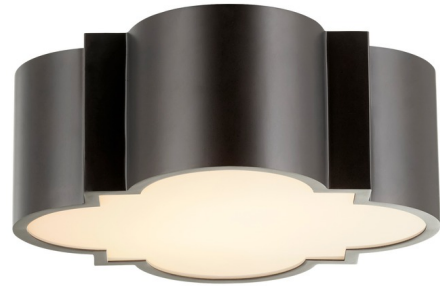

Lightology

lightology.com
866-954-4489
05-28-26

Project: _____

Company: _____

Location: _____ Fixture Type: _____

SPEC #: **CYA670844**

Approved On: _____ Approved By: _____

Wyatt Ceiling Light Fixture

By Cyan Designs

Description

The Wyatt Flush Mount offers a versatile and elegant look, featuring a silhouette inspired by Moroccan tile with an Opal bottom diffuser. UL and CUL listed.

Shown in noir / opal

Specifications

COLOR	Opal
BODY FINISH	Noir
WATTAGE	86W
DIMMER	Standard 120V
DIMENSIONS	16"W x 6"H
BULB NOT INCLUDED	2 x A19/Medium (E26)/43W/120V Incandescent
OTHER BULB OPTIONS	2 x A19/Medium (E26)/120V LED
COUNTRY OF ORIGIN	China