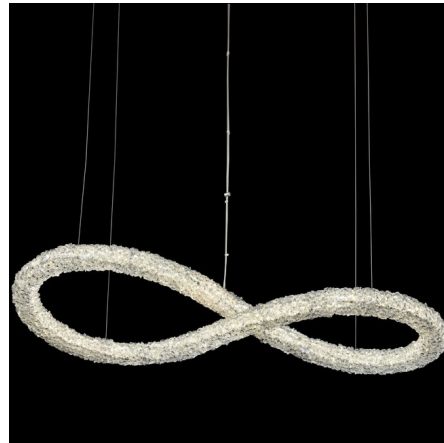

Lightology

lightology.com
866-954-4489
06-30-26

Project: _____

Company: _____

Location: _____ Fixture Type: _____

SPEC #: **AGR670870**

Approved On: _____ Approved By: _____

Lina Infinity Pendant By Allegri

Description

In the Lina Infinity Pendant, simple silhouettes are delicately and intricately wrapped in Firenze crystal strands for a look that's glamorous without being flashy. Lit from within, the crystals glow, providing beautiful ambient light perfect for just about any room in the home.

Shown in polished chrome / firenze clear

Specifications

COLOR Firenze Clear
BODY FINISH Polished Chrome
WATTAGE 60W
DIMMER Low Voltage Electronic
DIMENSIONS 48"L x 18"W x 10"H
INTEGRATED LED MODULE 1 x LED/60W/120V LED
COUNTRY OF ORIGIN China