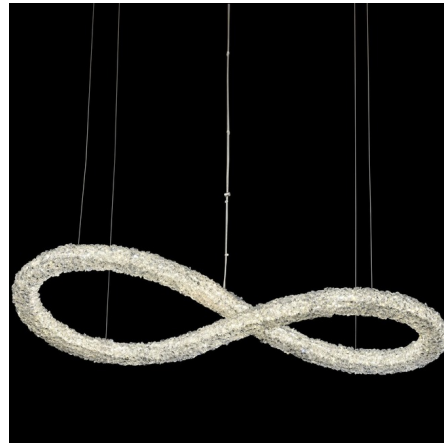

## Lina Infinity Pendant By Allegri

### Description

In the Lina Infinity Pendant, simple silhouettes are delicately and intricately wrapped in Firenze crystal strands for a look that's glamorous without being flashy. Lit from within, the crystals glow, providing beautiful ambient light perfect for just about any room in the home.

Shown in polished chrome / firenze clear

### Specifications

COLOR . . . . . Firenze Clear  
BODY FINISH . . . . . Polished Chrome  
WATTAGE . . . . . 60W  
DIMMER . . . . . Low Voltage Electronic  
DIMENSIONS . . . . . 48"L x 18"W x 10"H  
INTEGRATED LED MODULE . . . . . 1 x LED/60W/120V LED  
COUNTRY OF ORIGIN . . . . . China