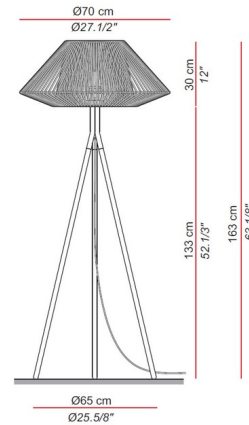

### Specifications

COLOR	Lithium - Koord
BODY FINISH	Natural
WATTAGE	13W
DIMMER	N/A
DIMENSIONS	27.5"W x 63.13"H
BULB NOT INCLUDED	1 x LED/Medium (E26)/13W/120V LED
COUNTRY OF ORIGIN	Spain

CLICK TO VIEW PRODUCT