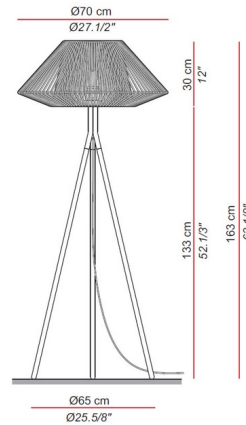

Description

The Koord Floor Lamp brings a clean fresh vibe to a variety of spaces in your home. The acrylic braided cord is wrapped around a metal frame creating a geometric masterpiece while the tripod legs are made of Natural Beech and have White lacquered supports. Available in Wash, Yellow, Cream, Alitalia, Rubina, Beaver, Satan, Black, Silver, Lavanda, Marzipan, Lithium, and White. On/Off floor switch. Damp location rated. ETL listed.

Shown in natural / lavanda - koord

Specifications

COLOR	Satan - Koord
BODY FINISH	Natural
WATTAGE	13W
DIMMER	N/A
DIMENSIONS	27.5"W x 63.13"H
BULB NOT INCLUDED	1 x LED/Medium (E26)/13W/120V LED
COUNTRY OF ORIGIN	Spain