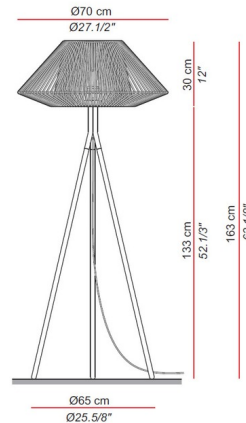

### Specifications

|                   |                                   |
|-------------------|-----------------------------------|
| COLOR             | Marzipan - Koord                  |
| BODY FINISH       | Natural                           |
| WATTAGE           | 13W                               |
| DIMMER            | N/A                               |
| DIMENSIONS        | 27.5"W x 63.13"H                  |
| BULB NOT INCLUDED | 1 x LED/Medium (E26)/13W/120V LED |
| COUNTRY OF ORIGIN | Spain                             |